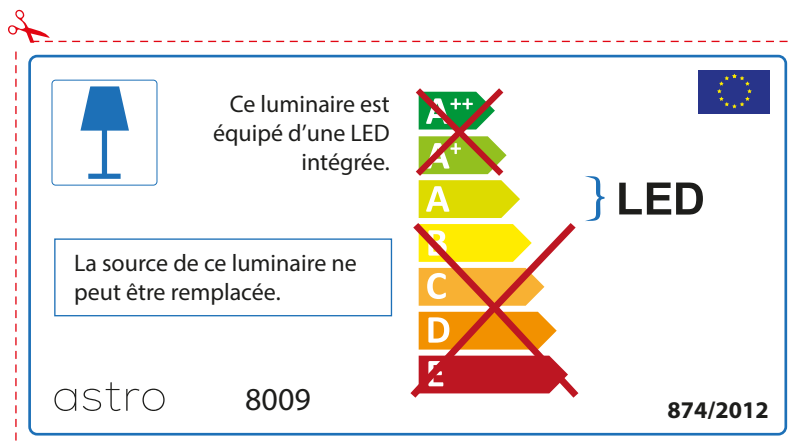

FRENCH

Prenez soin de vérifier le dimensions des lampes (celles-ci varient selon les fournisseurs) afin de vous assurer qu'elles rentrent physiquement dans le luminaire