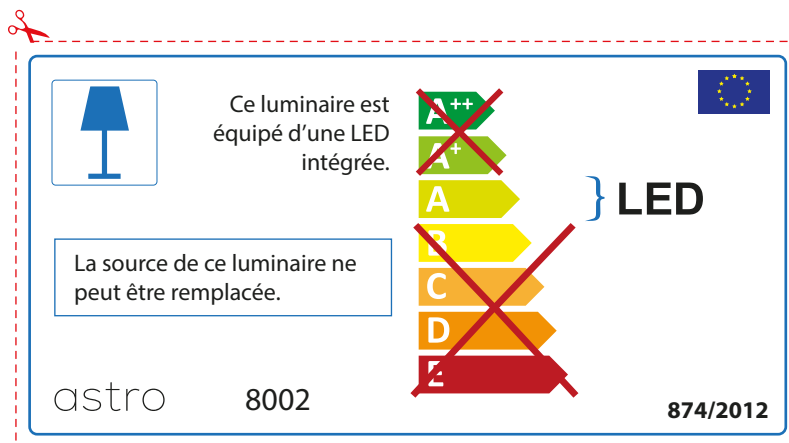

FRENCH

Prenez soin de vérifier le dimensions des lampes (celles-ci varient selon les fournisseurs) afin de vous assurer qu'elles rentrent physiquement dans le luminaire