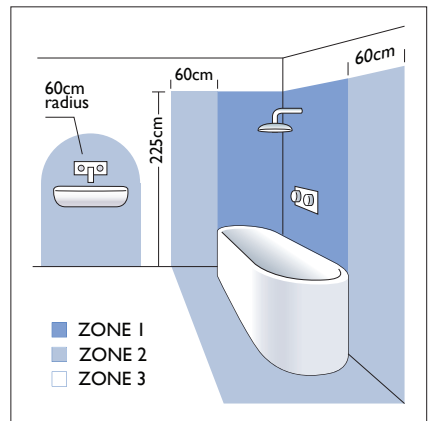

1 x 28w 4pin2D		incl.
-------------------	--	-------

Zone	2	3
------	----------	----------

NOTE:
If used with a motion detector, ensure a minimum of 20 minutes ON time.

Astro Lighting Ltd.
G2 River Way, Harlow
CM20 2DP, Great Britain