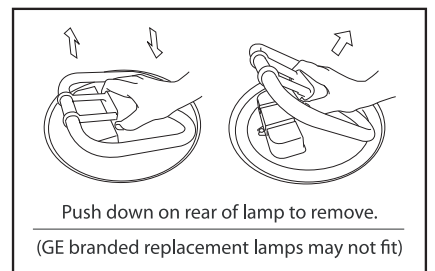

1 x 28w 4pin2D		incl.
-------------------	--	-------

Zone	2	3
------	----------	----------

NOTE:
If used with a motion detector, ensure a minimum of 20 minutes ON time.

Astro Lighting Ltd.
G2 River Way, Harlow
CM20 2DP, Great Britain