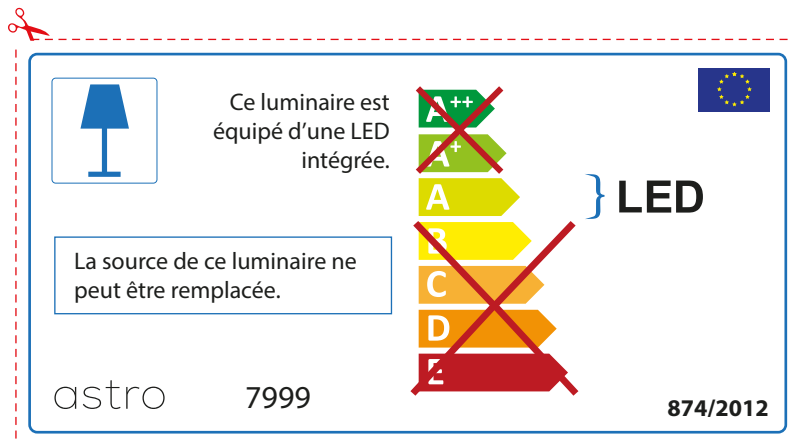

ENGLISH

Please check lamp dimensions for suitable fitting with your luminaire, as lamp sizes may vary between brands

astro 7999

 This luminaire contains built-in LED lamps.

~~A++~~
~~A+~~
A } LED
~~B~~
~~C~~
~~D~~
~~E~~

The LED lamps cannot be changed in the luminaire.

874/2012 

 This luminaire contains built-in LED lamps. 

The LED lamps cannot be changed in the luminaire.

~~A++~~
~~A+~~
A } LED
~~B~~
~~C~~
~~D~~
~~E~~

astro 7999 874/2012

FRENCH

Prenez soin de vérifier le dimensions des lampes (celles-ci varient selon les fournisseurs) afin de vous assurer qu'elles rentrent physiquement dans le luminaire

ITALIAN

Si prega di verificare le dimensioni della lampada per il montaggio adatto con il suo apparecchio di illuminazione, perché le dimensioni della lampada può variare tra le marche