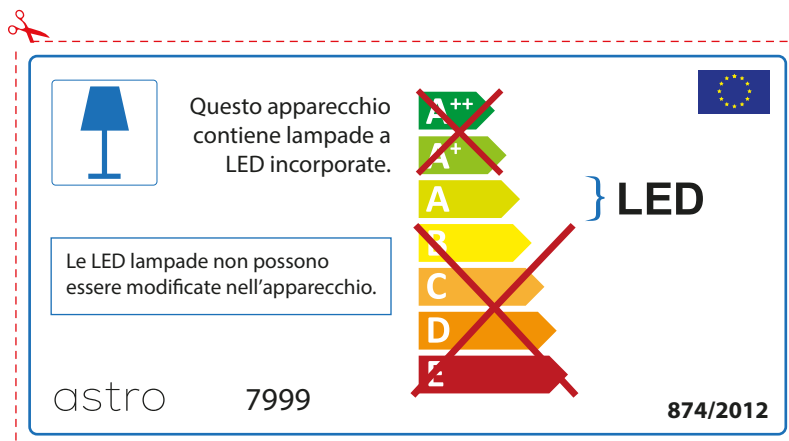

ENGLISH

Please check lamp dimensions for suitable fitting with your luminaire, as lamp sizes may vary between brands

astro 7999

 This luminaire contains built-in LED lamps.

~~A++~~
~~A+~~
A } LED
~~B~~
~~C~~
~~D~~
~~E~~

The LED lamps cannot be changed in the luminaire.

874/2012 

 This luminaire contains built-in LED lamps. 

The LED lamps cannot be changed in the luminaire.

~~A++~~
~~A+~~
A } LED
~~B~~
~~C~~
~~D~~
~~E~~

astro 7999 874/2012

FRENCH

Prenez soin de vérifier le dimensions des lampes (celles-ci varient selon les fournisseurs) afin de vous assurer qu'elles rentrent physiquement dans le luminaire

ITALIAN

Si prega di verificare le dimensioni della lampada per il montaggio adatto con il suo apparecchio di illuminazione, perché le dimensioni della lampada può variare tra le marche