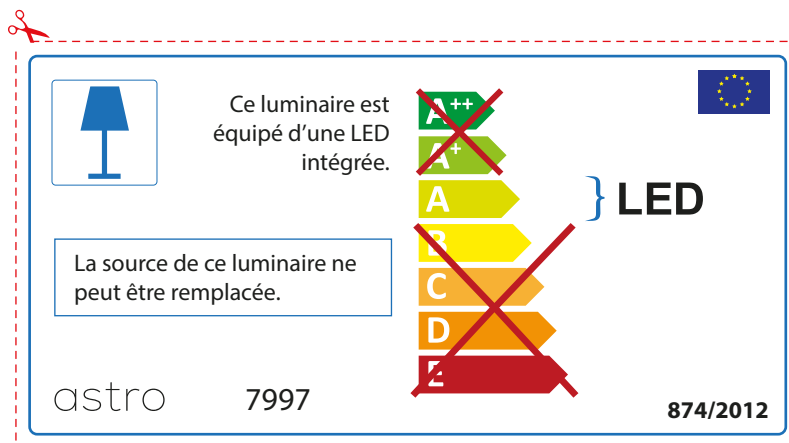

FRENCH

Prenez soin de vérifier le dimensions des lampes (celles-ci varient selon les fournisseurs) afin de vous assurer qu'elles rentrent physiquement dans le luminaire