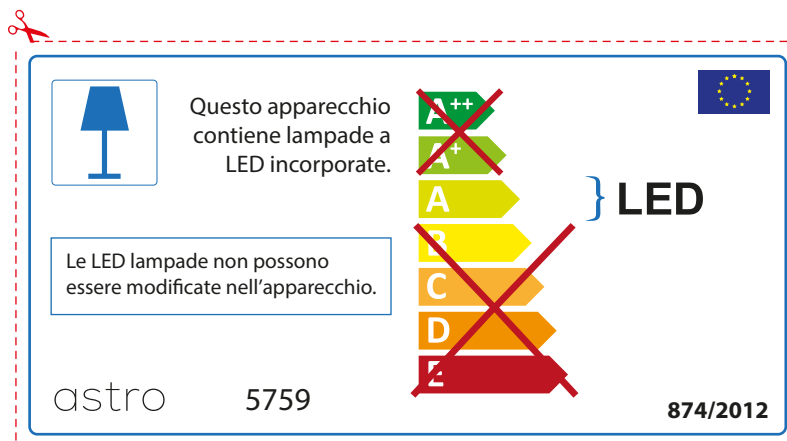

ENGLISH

Please check lamp dimensions for suitable fitting with your luminaire, as lamp sizes may vary between brands

astro 5759

 This luminaire contains built-in LED lamps.

~~A++~~
~~A+~~
A } LED
~~B~~
~~C~~
~~D~~
~~E~~

The LED lamps cannot be changed in the luminaire.

874/2012 

 This luminaire contains built-in LED lamps. 

The LED lamps cannot be changed in the luminaire.

~~A++~~
~~A+~~
A } LED
~~B~~
~~C~~
~~D~~
~~E~~

astro 5759 874/2012

FRENCH

Prenez soin de vérifier le dimensions des lampes (celles-ci varient selon les fournisseurs) afin de vous assurer qu'elles rentrent physiquement dans le luminaire

ITALIAN

Si prega di verificare le dimensioni della lampada per il montaggio adatto con il suo apparecchio di illuminazione, perché le dimensioni della lampada può variare tra le marche