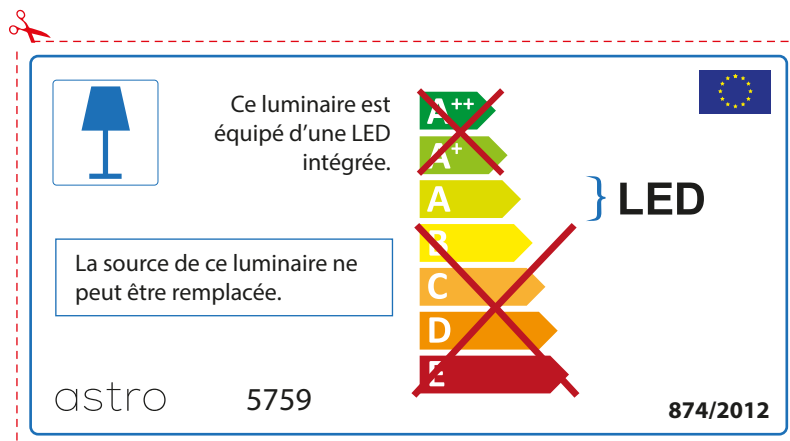

ENGLISH

Please check lamp dimensions for suitable fitting with your luminaire, as lamp sizes may vary between brands

astro 5759

 This luminaire contains built-in LED lamps.

~~A++~~
~~A+~~
A } LED
~~B~~
~~C~~
~~D~~
~~E~~

The LED lamps cannot be changed in the luminaire.

874/2012 

 This luminaire contains built-in LED lamps. 

The LED lamps cannot be changed in the luminaire.

~~A++~~
~~A+~~
A } LED
~~B~~
~~C~~
~~D~~
~~E~~

astro 5759 874/2012

FRENCH

Prenez soin de vérifier le dimensions des lampes (celles-ci varient selon les fournisseurs) afin de vous assurer qu'elles rentrent physiquement dans le luminaire

ITALIAN

Si prega di verificare le dimensioni della lampada per il montaggio adatto con il suo apparecchio di illuminazione, perché le dimensioni della lampada può variare tra le marche