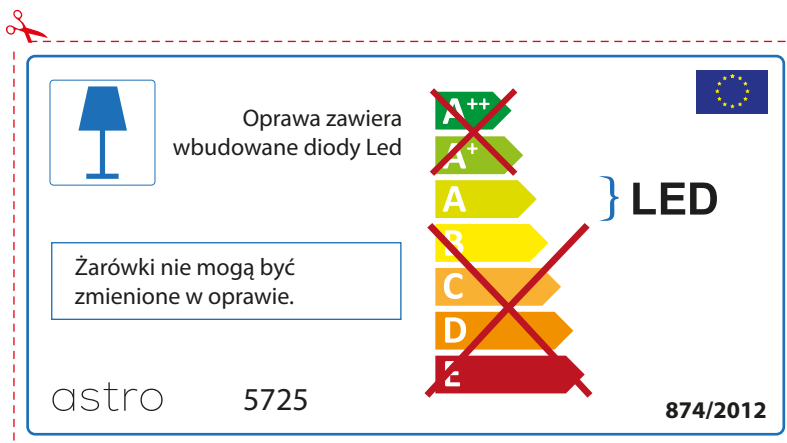

POLISH

Proszę sprawdzić wymiary żarówki czy pasują do danej oprawy , gdyż rozmiary żarówek mogą się różnić w zależności od producenta