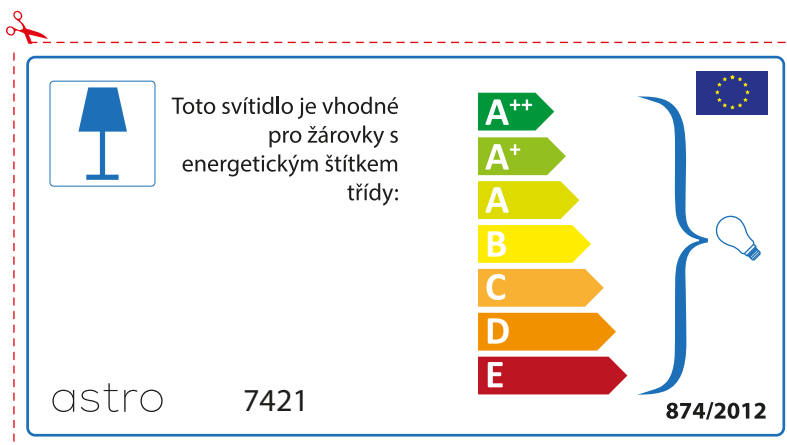

CZECH

Zkontrolujte prosím rozměr světelného zdroje pro svítidlo, protože se liší u různých značek