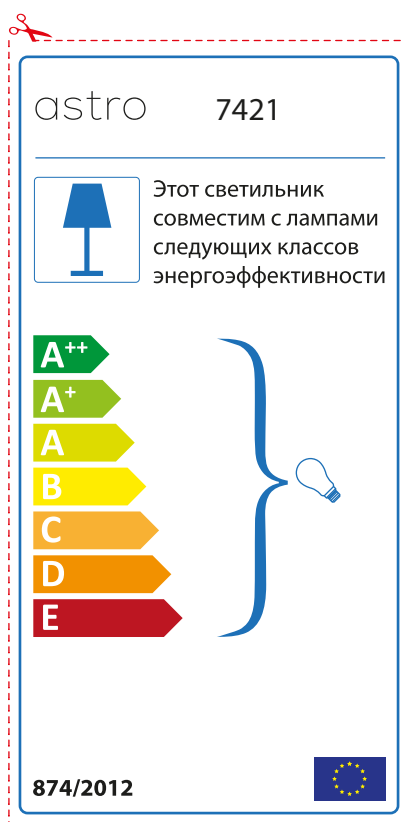

RUSSIAN

Просьба проверить размеры лампы для установки в этот светильник, поскольку размеры ламп могут отличаться в зависимости от производителя