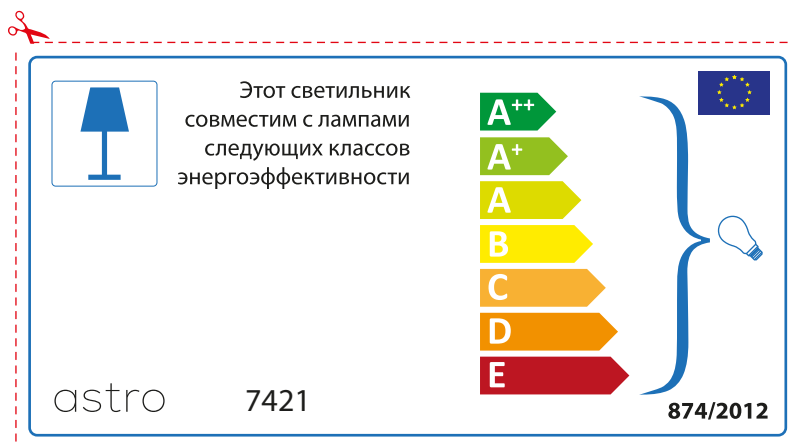

RUSSIAN

Просьба проверить размеры лампы для установки в этот светильник, поскольку размеры ламп могут отличаться в зависимости от производителя