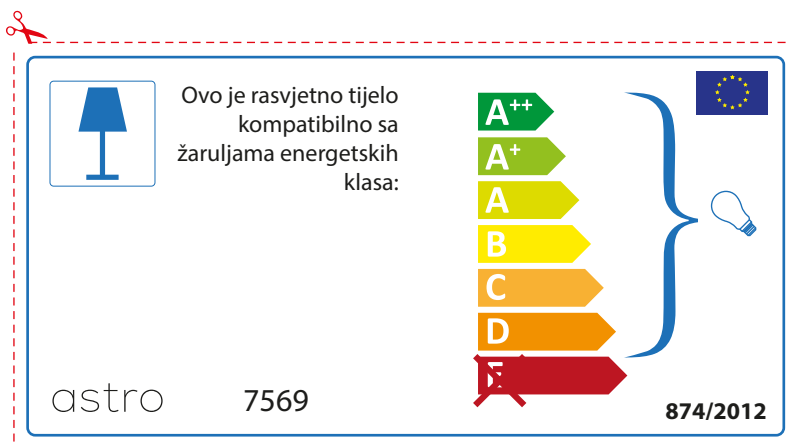

CROATIAN

Provjerite veličinu žarulje prije umetanja u rasvjetno tijelo jer se veličina žarulja razlikuje ovisno o proizvođaču